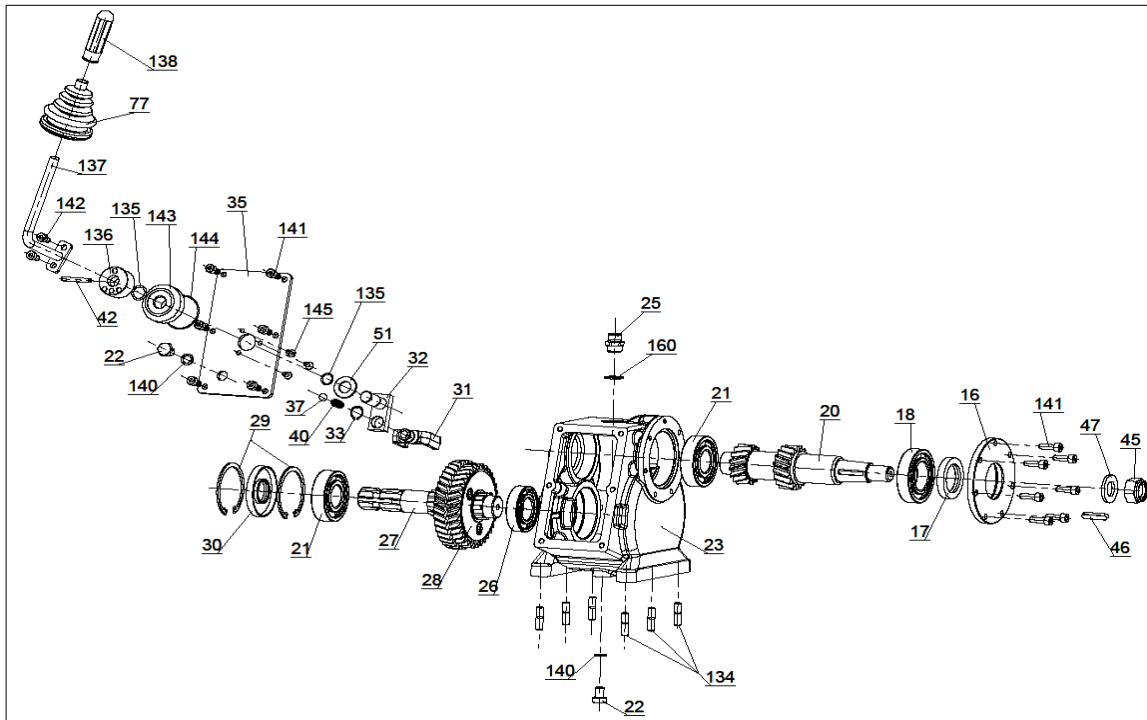

Series: **CM9 CAG**

Code: **MOLCAG00001**

Ref.	Code	Qty.		
	MOLCAG00001	1	MOLZCAG0001	MULTIPLICATORE COMPLETO CMCAG
				COMPLETE GEARBOX CM9CAG

Ref.	Code	Qty.		
	MOLZCAG0001	1	MULTIPLICATORE SENZA LEVA CMCAG	CM9CAG GEARBOX - WITHOUT LEVER
16	FUS00000057	1	COPERCHIETTO CAG/20	CAG/20 COVER
17	PAR00000007	1	PARAOLIO 45X65X10	45X65X10 SEAL
18	CUS00000031	1	CUSCINETTO 6209	6209 BEARING
20	PGN00000031	1	PIGNONE CAG/01/A	SHAFT CAG/01/A
21	CUS00000016	2	CUSCINETTO 6307	6307 BEARING
22	TER00000011	2	TE R80 12X16	12X16 BOLT
23	FUS00000155	1	SCATOLA CAMBIO CM9/CAG/02	CM9CAG/02 GEARBOX CASING
25	SFI00000002	1	SFIATATOIO OLIO KMV12	KMV12 OIL BREATHER
26	CUS00000043	1	CUSCINETTO 6207	6207 BEARING
27	PER00000009	1	PERNO 400/33	SPLINING PIVOT 400/33
28	COR00000043	1	CORONA CAG/02/03	GEAR CAG/02/03
29	SEG00000014	2	SEGER I 80	I 80 CIRCLIP
30	PAR00000003	1	PARAOLIO 35X80X10	35X80X10 SEAL
134	PRI00000008	6	PRIGIONIERO 10X20	10X20 STUD
	AUT00000001	6	AUTOBLOCCANTE 10MA	LOCKNUT 10MA
	RON00000114	6	RONDELLA 10X21	10X21 WASHER
141	TCC00000011	13	TCCE 8X20	TCCE 8X20
145	TPS00000011	3	TPSCE 6X14 ZN	TPSCE GALV.6X14
160	GUA00000006	1	GUARNIZIONE ALLUMINIO 21X27X1,5	ALUMINIUM WASHER 21X27X1,5
↓	KIT00000007*	1	KIT COPERCHIO RETTANGOLARE - CAG	KIT- CAG RECTANGULAR COVER
↓	LEV00000023*	1	CAG/04 LEVA COMPLETA CM9/CAG	CAG/04 LEVER COMPLETE CM9/CAG
↓	BULLONI0103*	1	BULLONI BLOCCAGGIO ELICA SU CAMBIO	BOLTS TO KEEP THE FAN ON THE GEARBOX
	KIT00000007*		KIT COPERCHIO RETTANGOLARE - CAG	KIT- CAG RECTANGULAR COVER
31	FOR00000019	1	FORCELLA CAG/70	CAG/70 FORK
32	BIE00000015	1	CM9/CAG BIELLA COMPLETA	CM9/CAG COMPLETE ROD
33	SEG00000003	1	SEGER E 18	E 18 CIRCLIP
35	COP00000018	1	COPERCHIO RETTANGOLARE CM9/CAG	CM9/CAGRECTANGULAR COVER
37	SFE00000004	1	SFERA D.11	D. 11 SPHERE
40	MLL00000020	1	MOLLA CM/12	CM9/12 SPRING
42	SPI00000005	1	SPINA ELASTICA 6X45	6X45 PLUG
51	RON0000101	1	RONDELLA 18X34X3	18X30X3 WASHER
135	OR00000002	2	OR 2056	2056 "O" RING
136	POR00000002	1	PORTA LEVA CM9/03/A	LEVER HOLDER CM9/03
	LIV00000002	1	LIVELLO OLIO 3/8	OIL LEVEL 3/8
140	RON0000300	1	RONDELLA ALLUMINIO 12X18X1,5	ALUMINIUM RING 12X18X1,5
144	OR00000023	1	OR 2200	OR2200
143	FLA00000020	1	CF/V1/70 FLANGIA X PORTALEVA	FLANGE FOR LEVER HOLDER
	LEV00000023*		CAG/04 LEVA COMPLETA CM9/CAG	CAG/04 LEVER COMPLETE CM9/CAG
137	LEV00000040	1	CM9/CAG LEVA FERRO	CM9/CAG LEVER
138	MAN00000001	1	MANOPOLA	HANDGRIP
142	TCC00000020	2	TCCE 8X16	8X16 TCCE
77	CUF00000001	1	CUFFIA PVC	CAP
	BULLONI0103*		BULLONI BLOCCAGGIO ELICA SU CAMBIO	BOLTS TO KEEP THE FAN ON THE GEARBOX
45	AUT00000010	1	AUTOBLOCCANTE 24	24 LOCKNUT
46	CHI00000003	1	CHIAVETTA 8X7X40	8X7X40 SMALL KEY
47	RON00000103	1	RONDELLA 24X44X4	24X44X4 WASHER